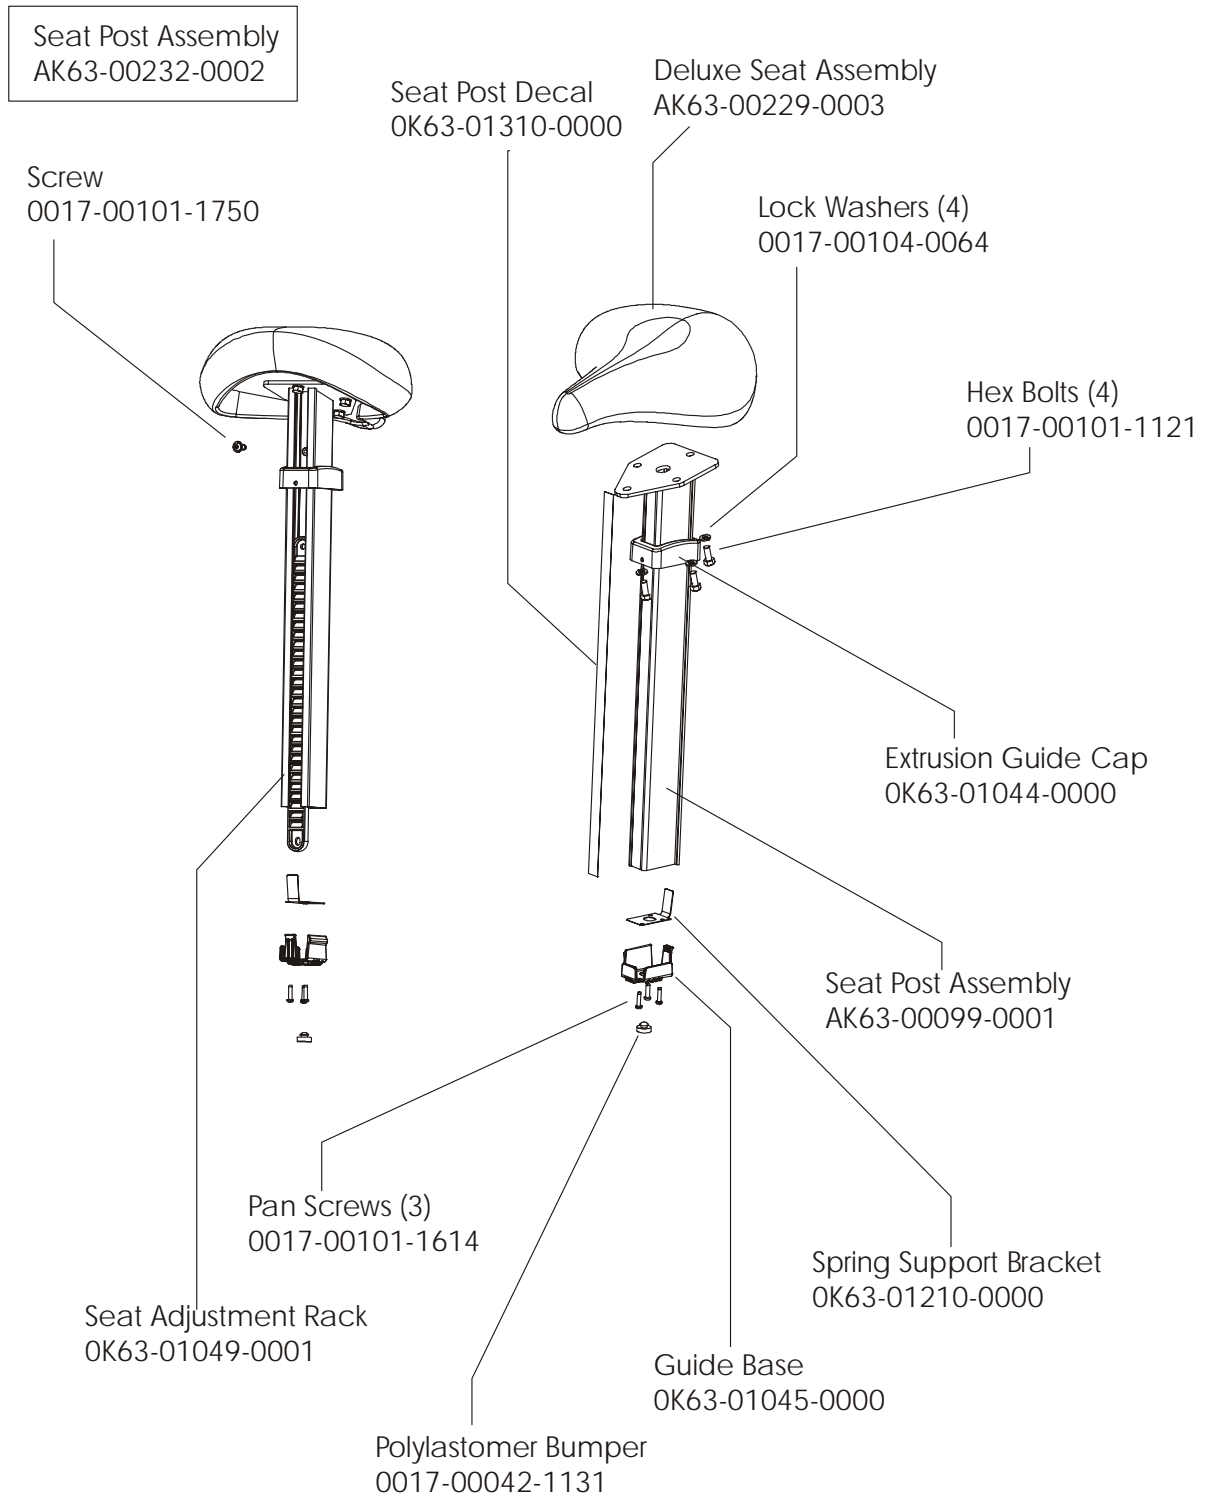

Clutch Assembly  
AK63-00026-0000

DELFIN Washers  
0017-00104-0455

Spacer

Left Seat Post Shroud  
OK63-01092-0010

Screw  
0017-00101-1741

Right Seat Post Shroud  
OK63-01092-0009

PCB Mounting Bracket Assembly  
AK63-00049-0000

Front Wheels  
AK63-00017-0001

**CABLE ASSEMBLY  
POWER CONTROL TO ALTERNATOR  
AK63-00029-0001**

**CONSOLE TO ACB CABLE  
AK63-00037-0002**

**LOWER CONSOLE  
CABLE  
AK63-00038-0000**

**CABLE ASSEMBLY  
AK63-00028-0001**